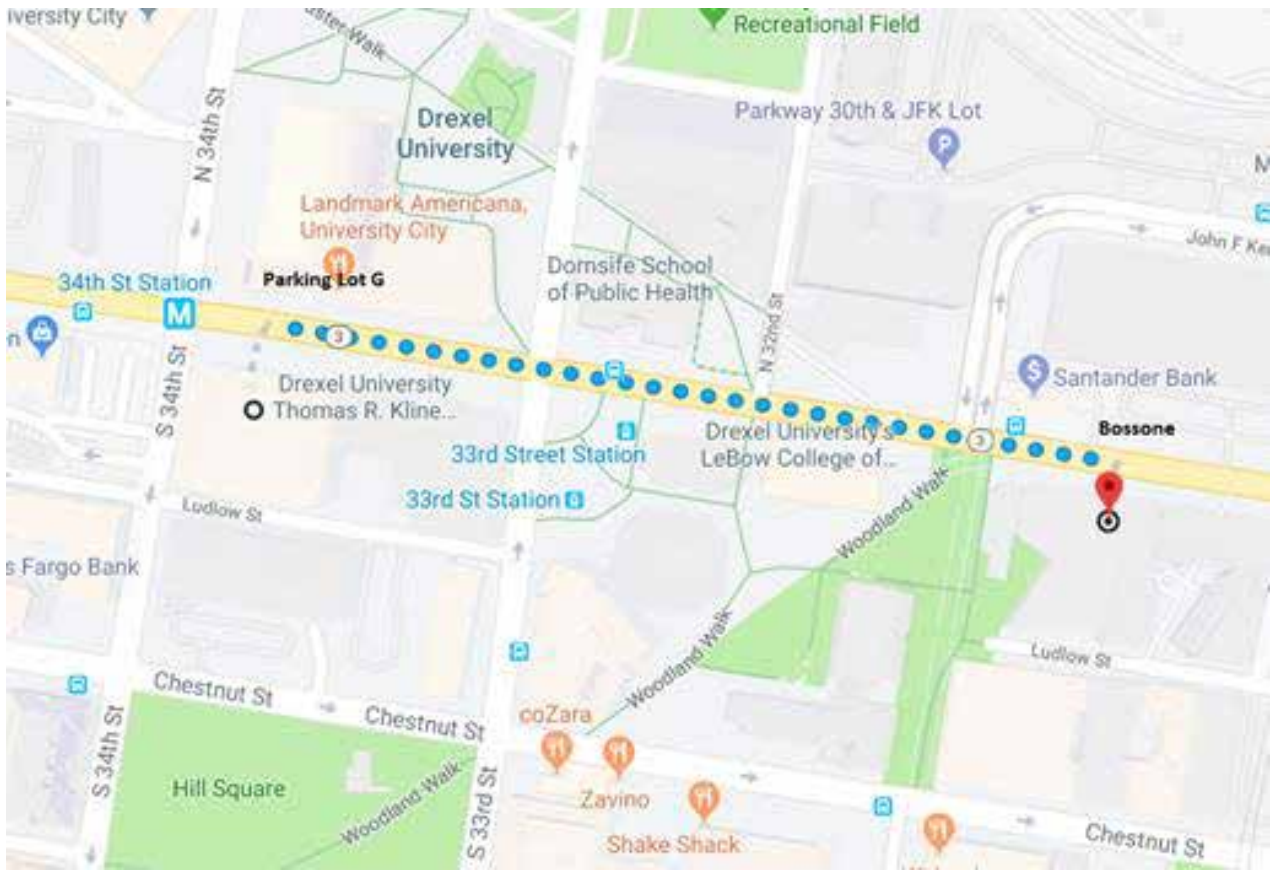

DIRECTIONS

Walking directions from Drexel Parking Lot G (Parking Garage) at 34th and Ludlow Street, to Bossone, 3140 Market Street.

- Once you exit the parking lot, you will be on Market Street
- Head east on Market Street towards 33rd Street
- Destination will be on the right